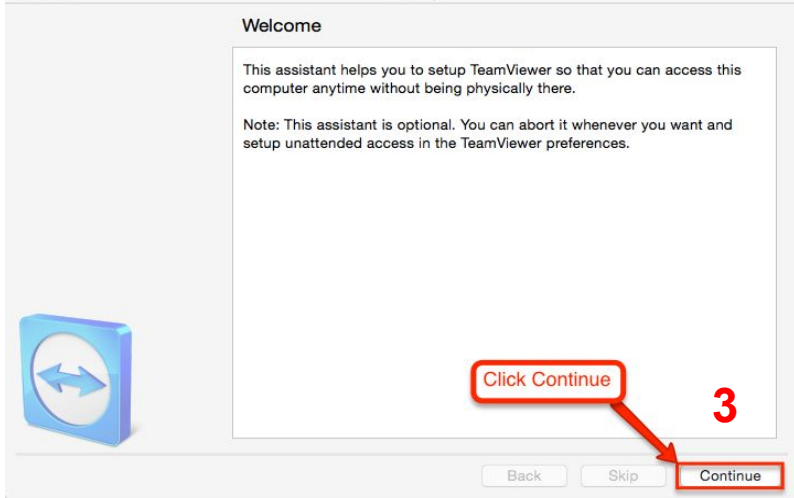

Download

Free for private use

[Join Remote Control Session](#)

[Join Online Meeting](#)

New TeamViewer 11 is available! [More Information](#)

You will find TeamViewer 10 under [Previous versions](#)

TeamViewer

Install TeamViewer

**Please double click the icon
to start TeamViewer**

 Remote Control Meeting

Allow Remote Control

Your ID

306 847 666

Password

826sxn