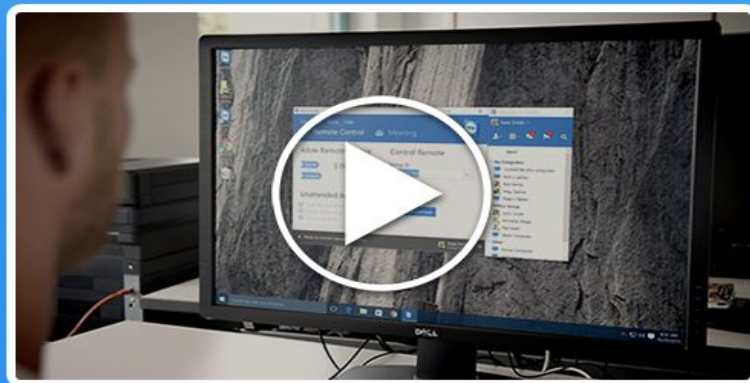

TeamViewer– Number 1 in Market Share for Clientless Remote Support

"TeamViewer has taken a more holistic approach in its offering by providing a broad spectrum of capabilities that appeal to service providers (SPs) and SMBs."

[More information](#)