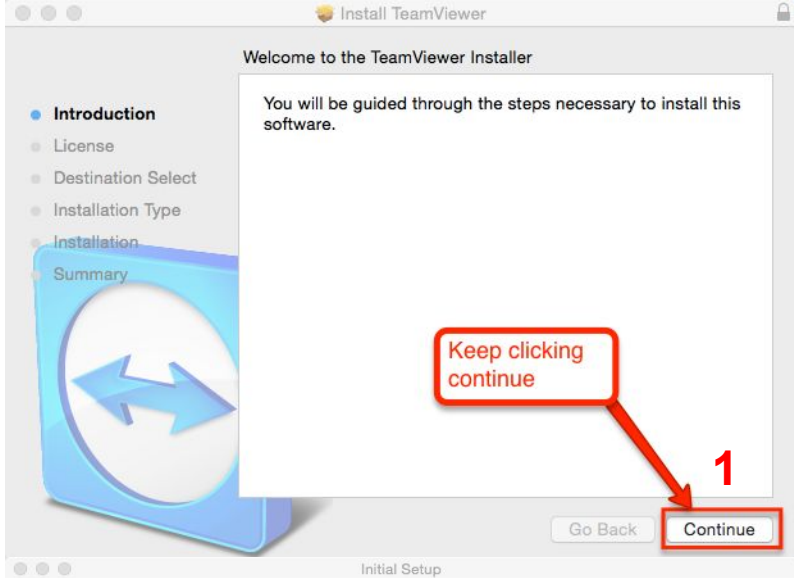

Download

Free for private use

[Join Remote Control Session](#)

[Join Online Meeting](#)

New TeamViewer 11 is available! [More Information](#)

You will find TeamViewer 10 under [Previous versions](#)

TeamViewer

Install TeamViewer

**Please double click the icon
to start TeamViewer**

 Remote Control Meeting

Allow Remote Control

Your ID

306 847 666

Password

826sxn