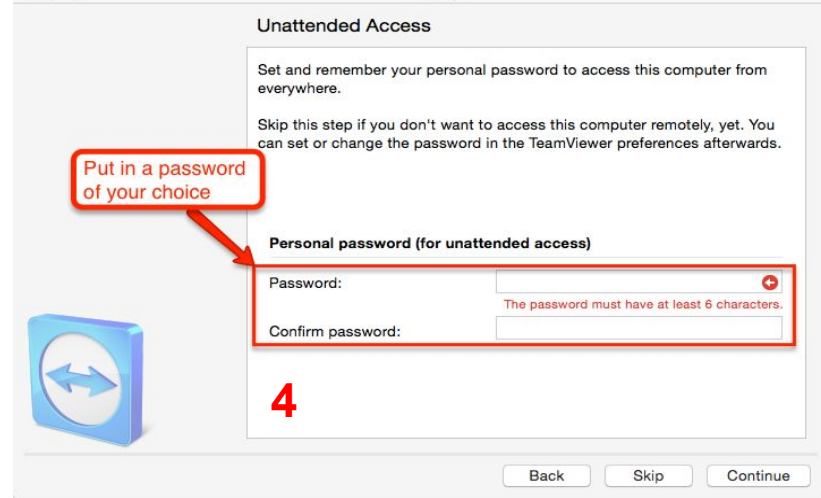

Download

Free for private use

[Join Remote Control Session](#)

[Join Online Meeting](#)

New TeamViewer 11 is available! [More Information](#)

You will find TeamViewer 10 under [Previous versions](#)

TeamViewer

Install TeamViewer

**Please double click the icon
to start TeamViewer**

 Remote Control Meeting

Allow Remote Control

Your ID

306 847 666

Password

826sxn